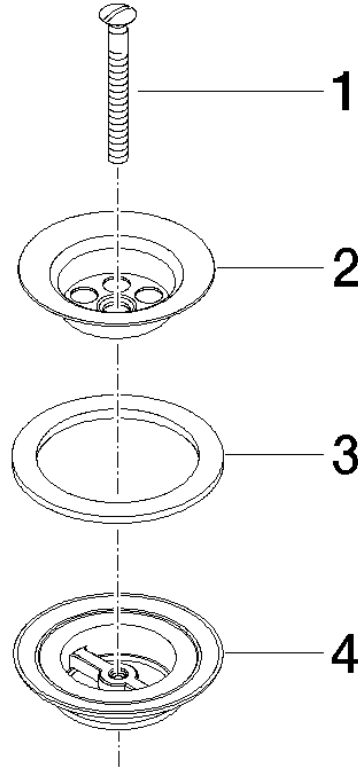

**Grated waste 1 1/4" - Brushed Champagne (22kt Gold)**

IMO

10 100 970

Fits: IMO, LULU, MADISON, MEM, TARA,  
CL.1, LISSÉ, VAIA, META, CYO

	Brushed Champagne (22kt Gold)	10 100 970-46
	Chrome	10 100 970-00
	Brushed Platinum	10 100 970-06
	Platinum	10 100 970-08
	Durabross (23kt Gold)	10 100 970-09
	Dark Chrome	10 100 970-19
	Light Gold	10 100 970-26
	Brushed Light Gold	10 100 970-27
	Brushed Durabross (23kt Gold)	10 100 970-28
	Brushed Bronze	10 100 970-42
	Champagne (22kt Gold)	10 100 970-47
	Brushed Chrome	10 100 970-93
	Brushed Dark Platinum	10 100 970-99

Grated waste 1 1/4" - Brushed Champagne (22kt Gold)

---

IMO

10 100 970

10 100 970

10 100 970

Parts for other finishes can be found here: [Chrome](#)

### Spare parts list

No.	Item Number	Name	Quantity used	Delivery time
1	09 30 30 115-46	screw	1	30
2	09 11 01 005-46	strainer	1	30
3	09 14 03 005 90	seal	1	60
4	09 11 01 007-07	pop-up waste	1	60